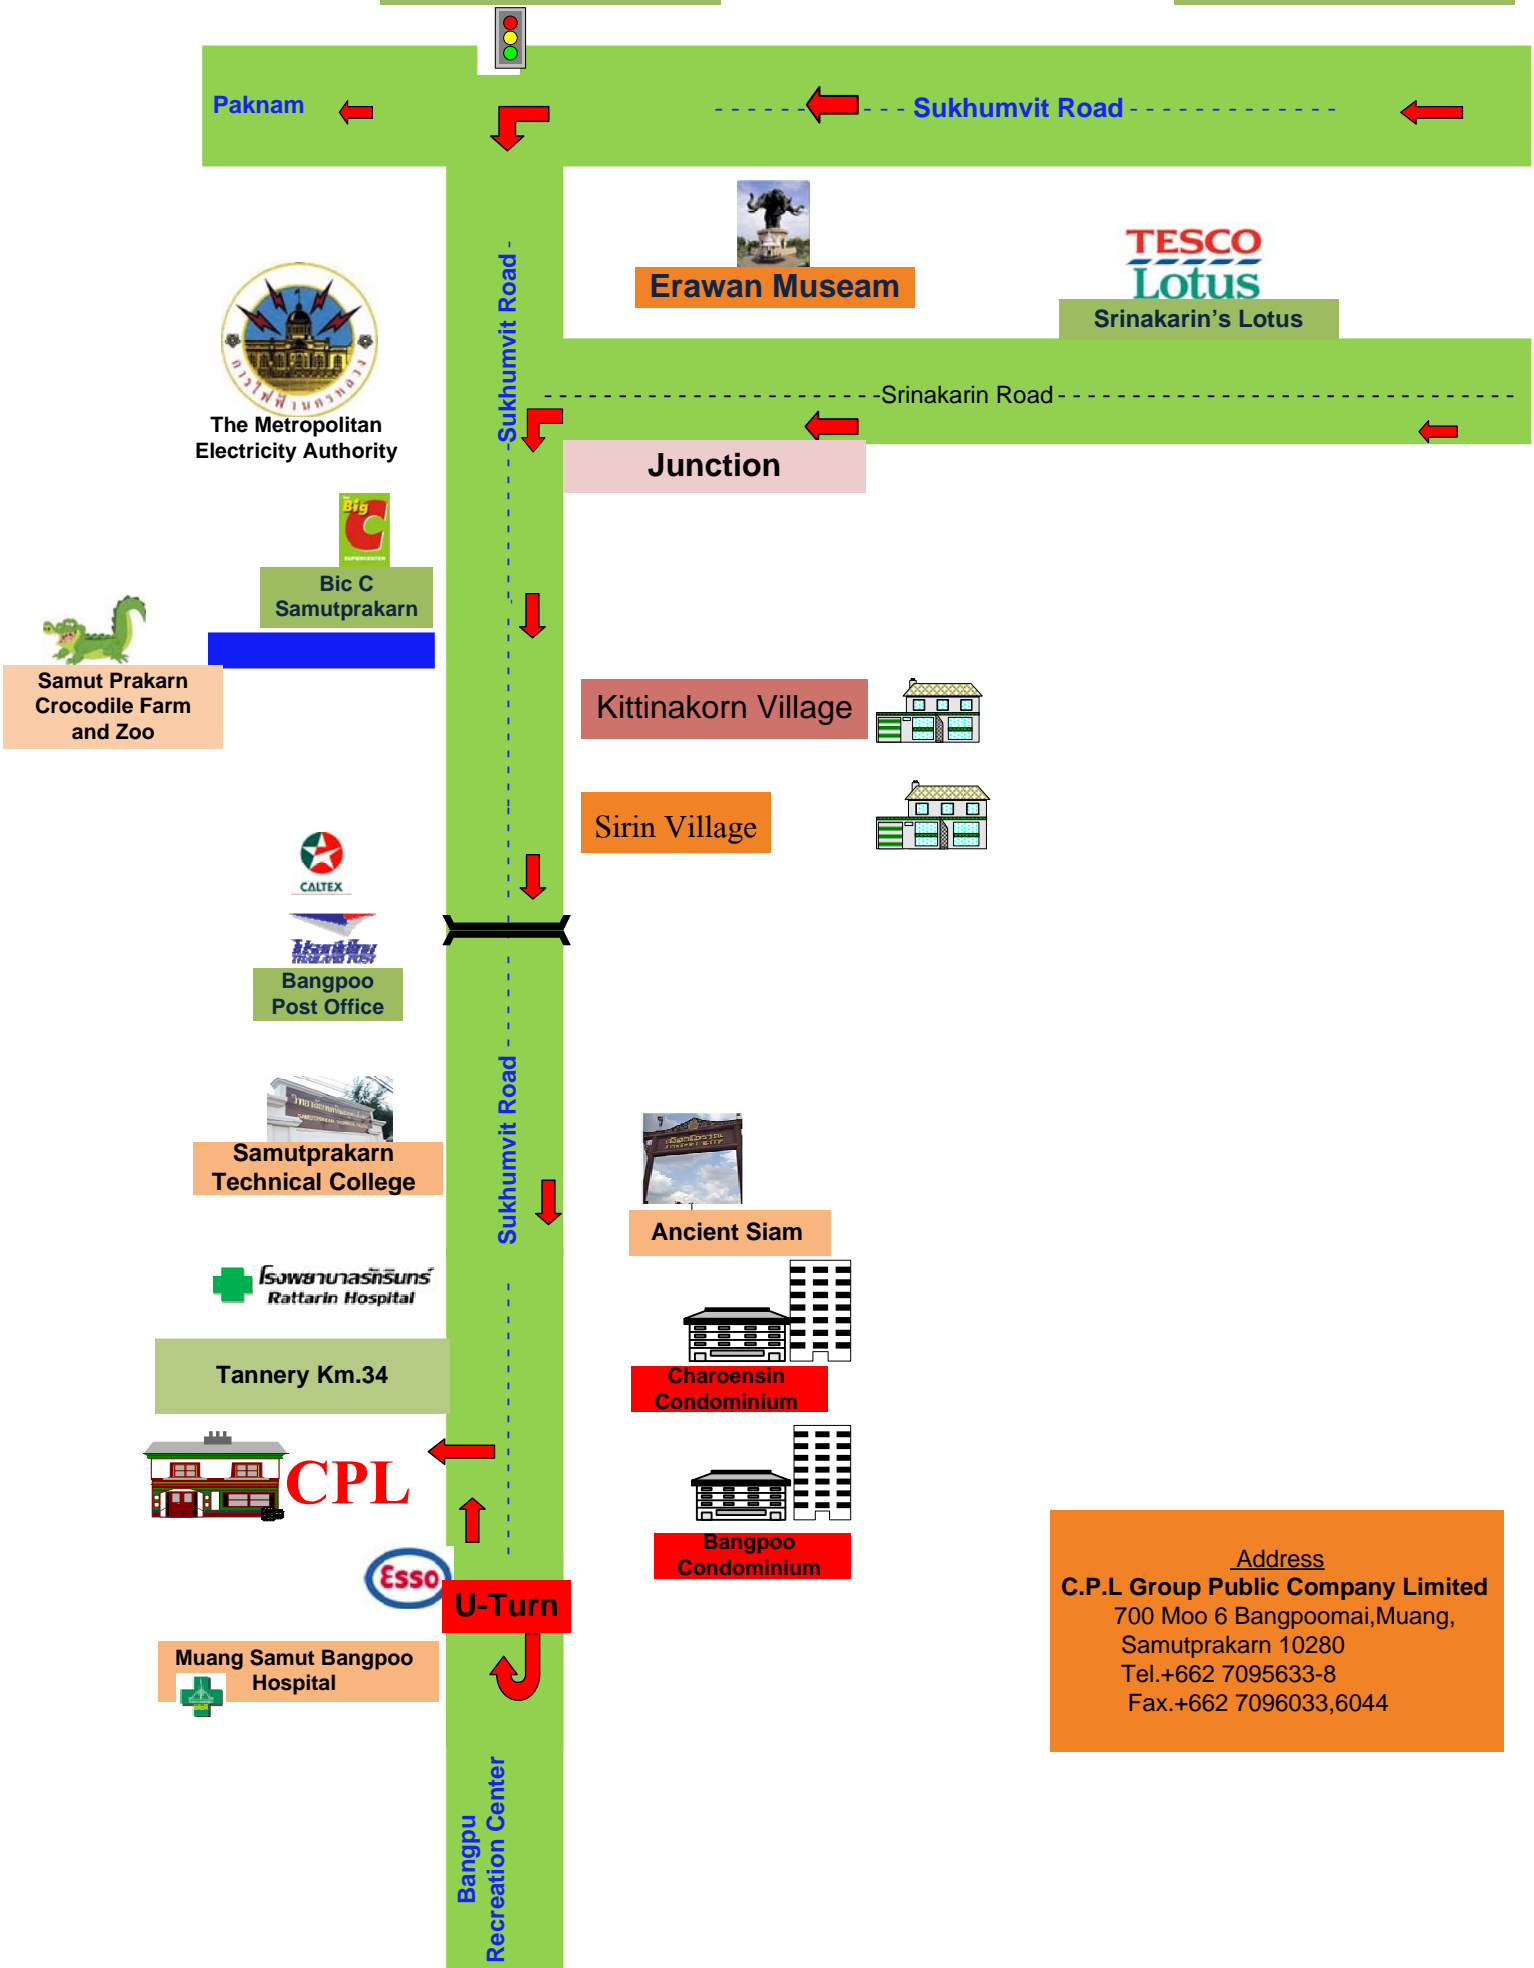

Samutprakarn Town Hall

Imperial World Samrong

Paknam

Sukhumvit Road

The Metropolitan Electricity Authority

Erawan Museum

TESCO Lotus Srinakarin's Lotus

Srinakarin Road

Junction

Bic C Samutprakarn

Samut Prakarn Crocodile Farm and Zoo

Kittinakorn Village

Sirin Village

Bangpoo Post Office

Samutprakarn Technical College

Ancient Siam