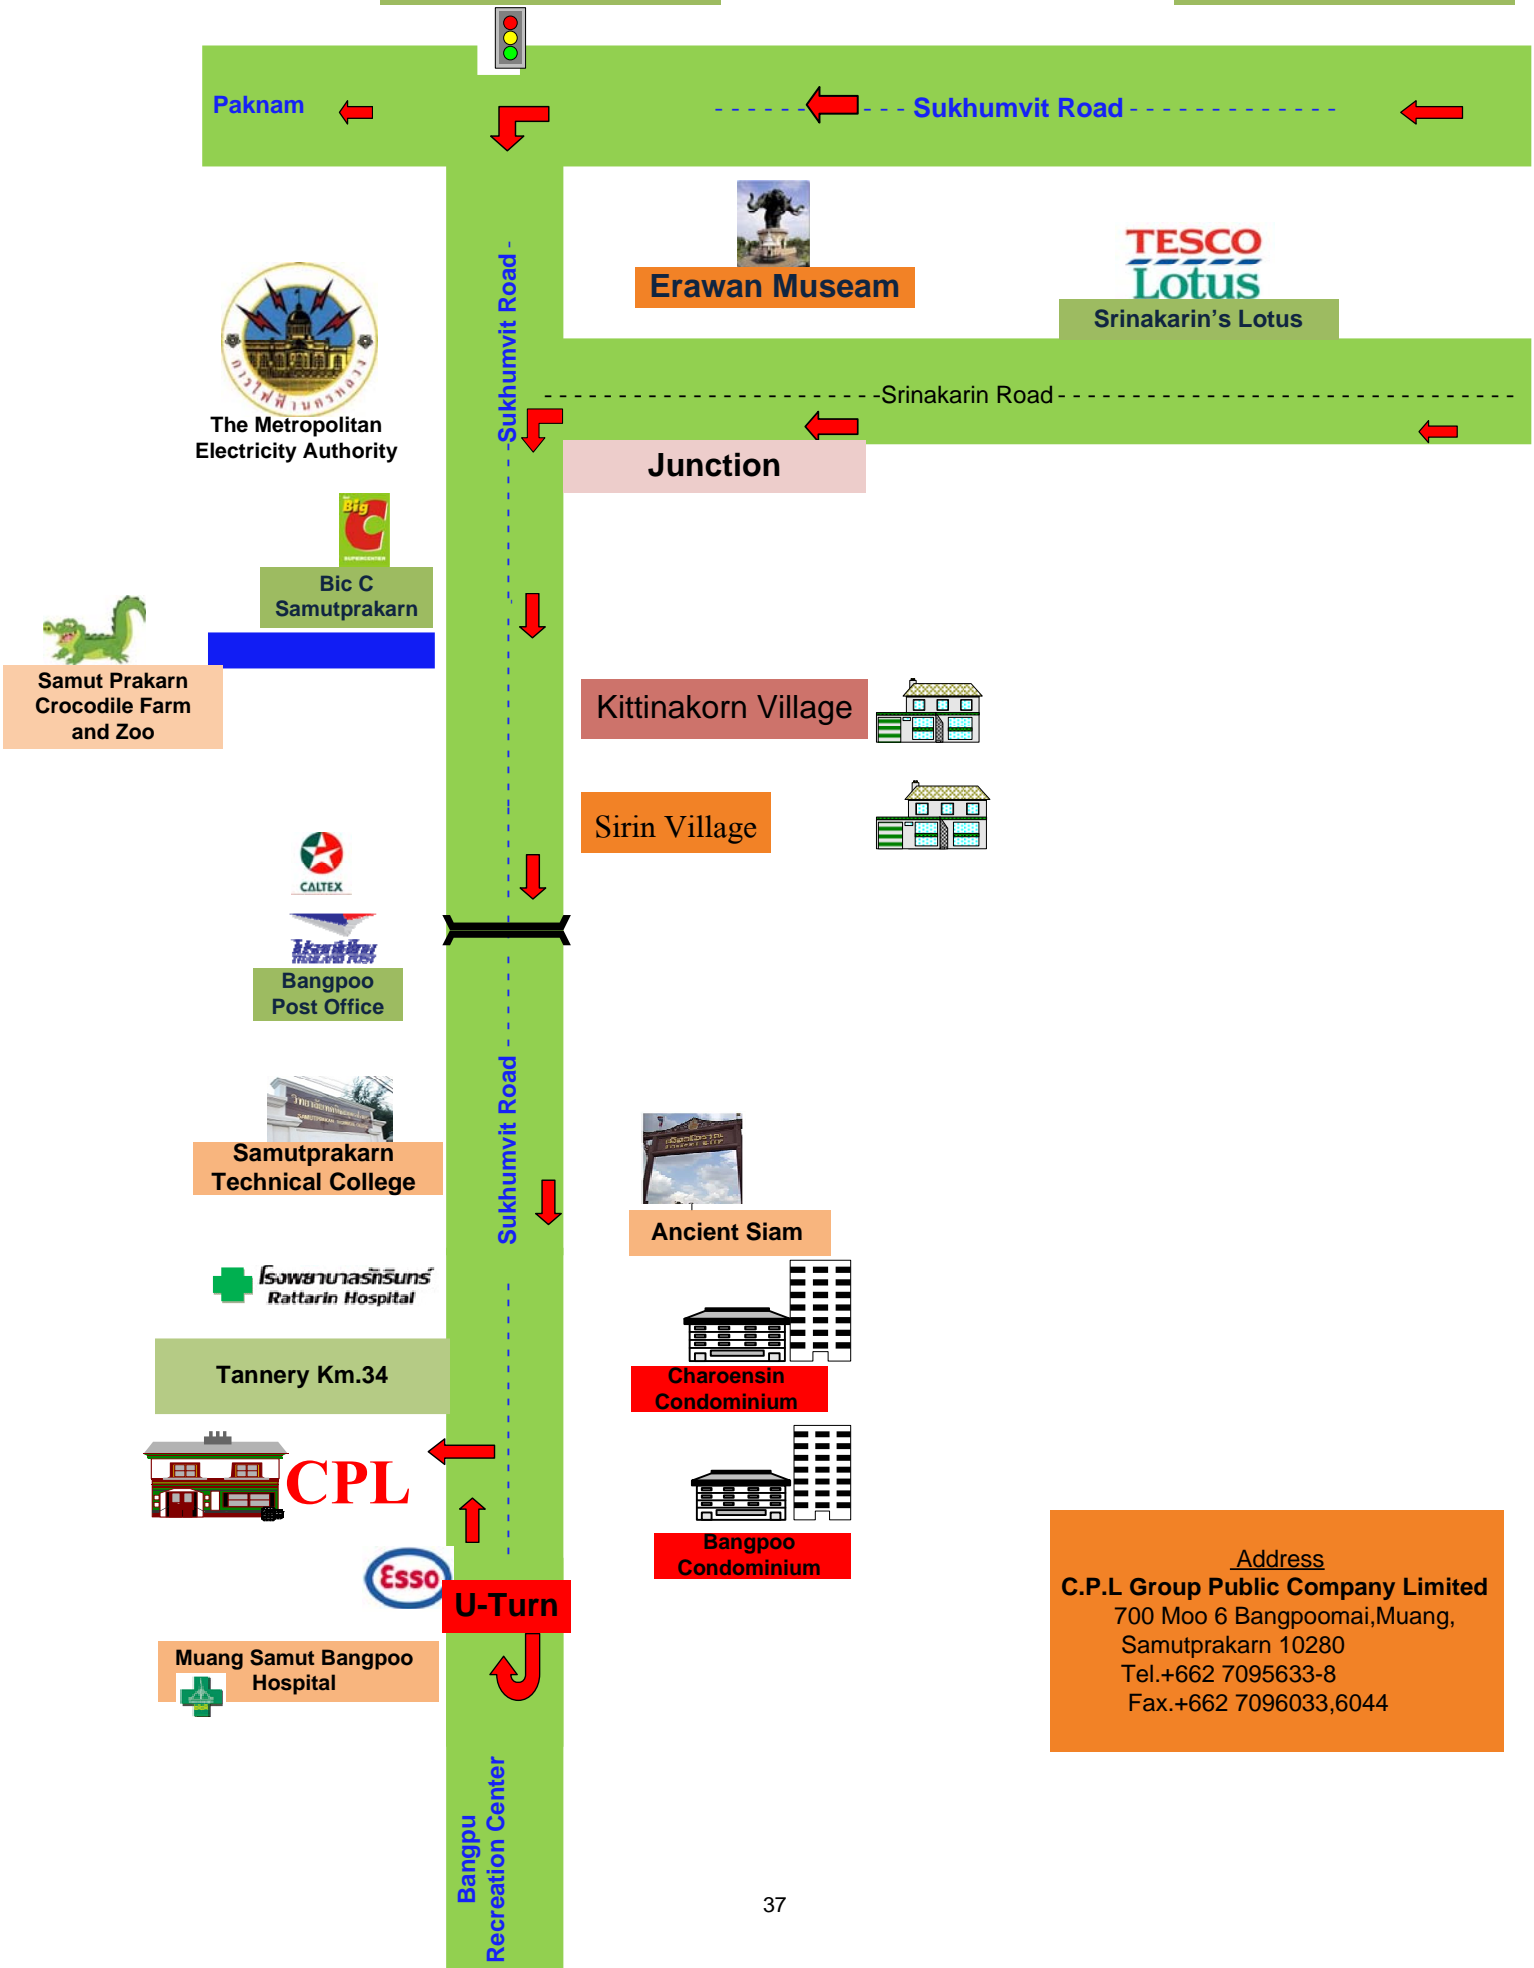

Samutprakarn Town Hall

Imperial World Samrong

Address
C.P.L Group Public Company Limited
 700 Moo 6 Bangpoomai, Muang,
 Samutprakarn 10280
 Tel.+662 7095633-8
 Fax.+662 7096033,6044